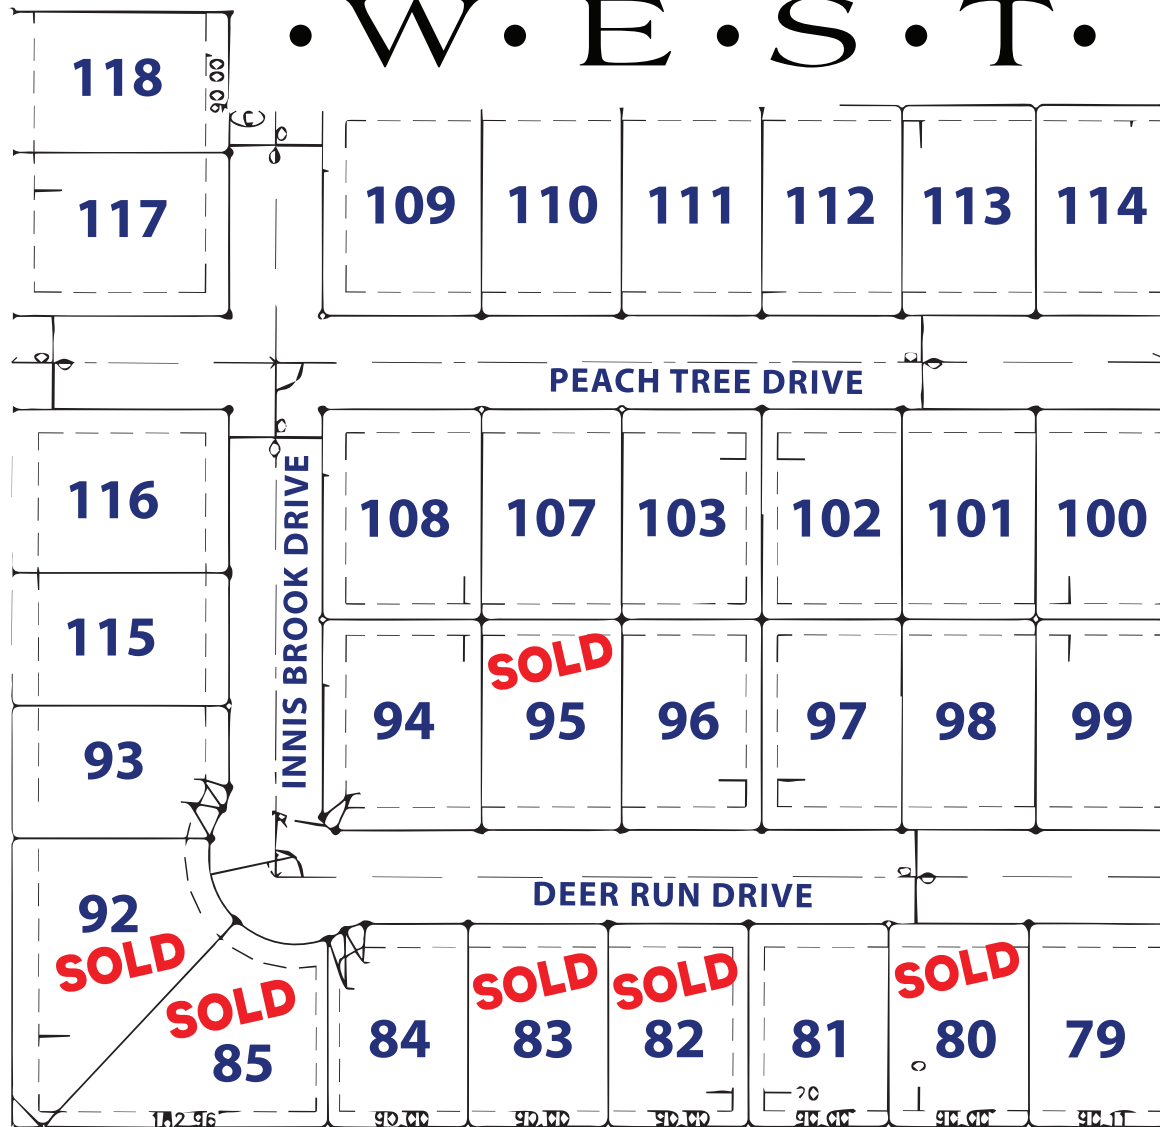

Panther Creek

• W • E • S • T •

RE/MAX

Melissa Dowson Vorreyer
Sales Team